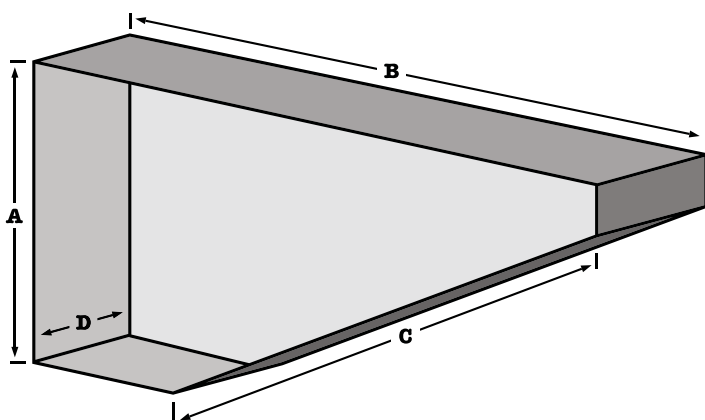

FRAME BAG DIMENSIONS

BAG	DIMENSIONS (in/mm)			
	A	B	C	D
6	8.0 / 203	16.8 / 425	19.5 / 495	2.0 / 51
7	9.0 / 229	18.5 / 470	20.5 / 521	2.0 / 51
8	10.5 / 267	20.5 / 521	22.0 / 559	2.0 / 51
9	13.0 / 330	21.5 / 546	23.5 / 597	2.0 / 51
10	14.8 / 375	22.8 / 578	25.0 / 635	2.0 / 51

Model	FIT	FRAME SIZE				
		XS	S	M	L	XL
Pugsley	A	6	7	8	9	10
	B	7	8	9	10	
Lowside	A			8	9	10
	B	6	6	7	8	9
Troll	A	6	7	8	9	10
	B	7	8	9	10	
1x1	A	6	7	8	9	10
	B					
Bridge Club	A	6	7	8	9	10
	B	7	8	9	10	
Ogre	A	6	6	7	8	9
	B	6	7	8	9	10
Karate Monkey	A		6	7	8	9
	B	6	7	8	9	10
Big Dummy	A		7	8	9	10
	B		6	7	8	9
Big Fat Dummy	A		6	8	10	
	B					
ECR	A		6	7	8	9
	B	6	7	8	9	10
Krampus	A		6	7	8	9
	B		7	8	9	10
Wednesday	A			7	8	9
	B	6	6	8	9	10
Ice Cream Truck	A					
	B		6	7	8	9

#6-10 = Bag Size
A = Best Fit Like Custom B = Good Fit, But Not Quite Custom